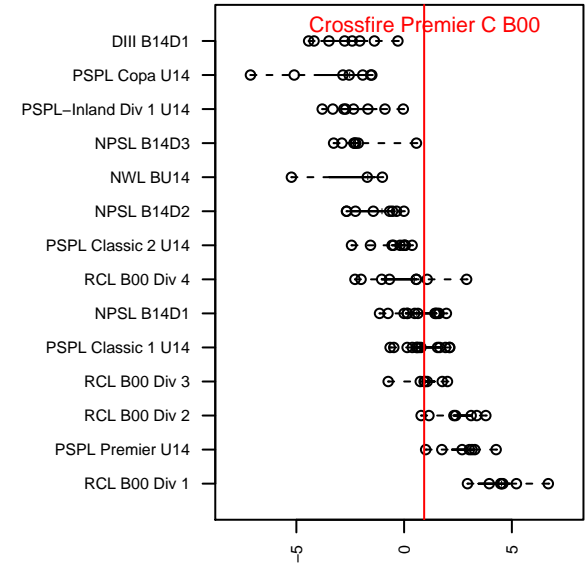

Crossfire Premier C B00

Crossfire Premier SC
 Redmond, WA
 B00 total strength=1189
 attack=5.75 defense=2.57
 fall league = RCL B00 Div 3
 spr league = Win RCL B00 Div 3
 notes= Saunders 2012; Metzger 2013, 2014

alt names used:
 CROSSFIRE PREMIER B00-C METZGER (W.
 Crossfire B00-Metzger
 Crossfire Premier B00-Metzger-C
 CROSSFIRE PREMIER B00 - METZGER (WA
 B00-Metzger
 B00-METZGER
 Crossfire Premier B00-Metzger-C
 Crossfire Premier B00-Metzger-C
 Crossfire Premier B00-Metzger-C

**attack and defense variance (black dot)
relative to other teams
and top 10 in region**

**attack and defense rating
relative to others at age
and all opponents in last 13 months**

Performance relative to 13 month average