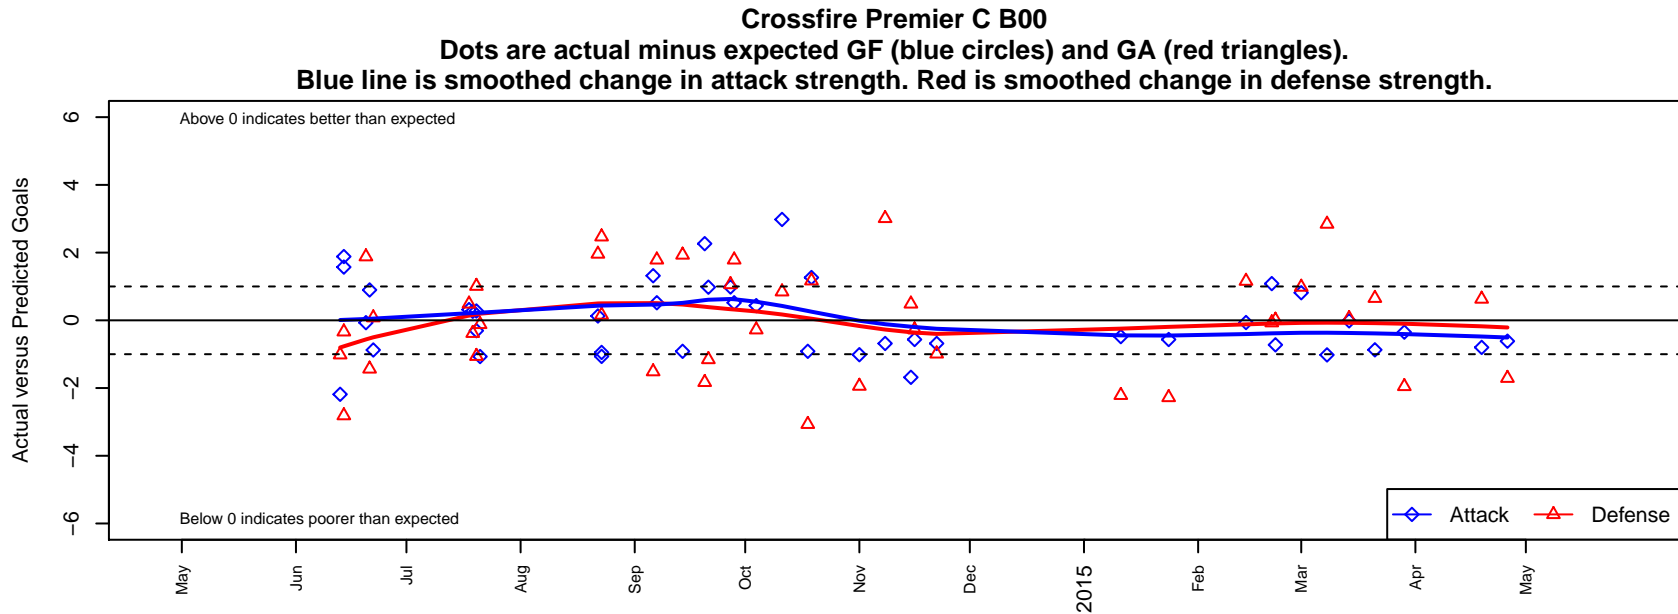

Crossfire Premier C B00

Crossfire Premier SC
 Redmond, WA
 B00 total strength=1189
 attack=5.75 defense=2.57
 fall league = RCL B00 Div 3
 spr league = Win RCL B00 Div 3
 notes= Saunders 2012; Metzger 2013, 2014

**attack and defense variance (black dot)
relative to other teams
and top 10 in region**

**attack and defense rating
relative to others at age
and all opponents in last 13 months**

Performance relative to 13 month average