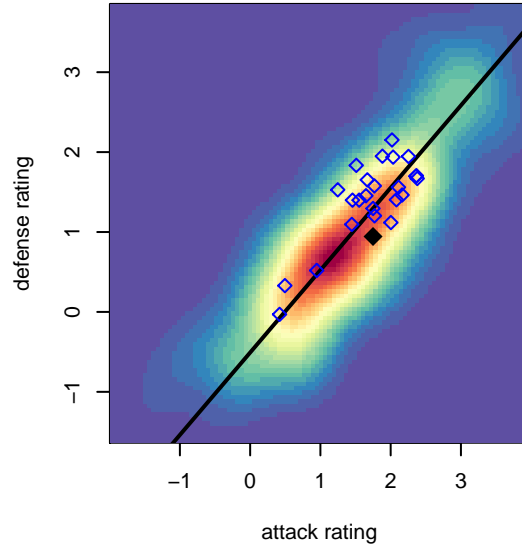

Crossfire Premier C B00

Crossfire Premier SC
 Redmond, WA
 B00 total strength=1189
 attack=5.75 defense=2.57
 fall league = RCL B00 Div 3
 spr league = Win RCL B00 Div 3
 notes= Saunders 2012; Metzger 2013, 2014

alt names used:
 CROSSFIRE PREMIER B00-C METZGER (W.
 Crossfire B00-Metzger
 Crossfire Premier B00-Metzger-C
 CROSSFIRE PREMIER B00 - METZGER (WA
 B00-Metzger
 B00-METZGER
 Crossfire Premier B00-Metzger-C
 Crossfire Premier B00-Metzger-C
 Crossfire Premier B00-Metzger-C

**attack and defense variance (black dot)
relative to other teams
and top 10 in region**

**attack and defense rating
relative to others at age
and all opponents in last 13 months**

Performance relative to 13 month average