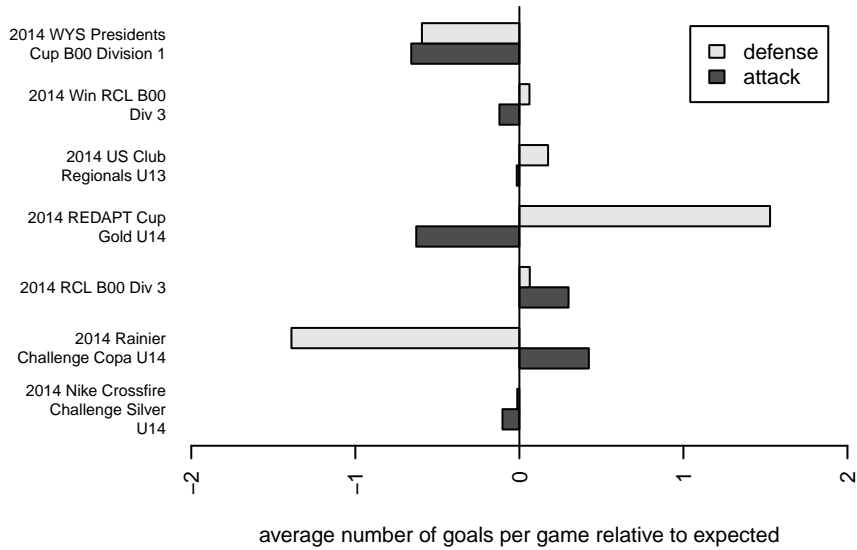

Venues played:
 2014 Rainier Challenge Copa U14
 2014 US Club Regionals U13
 2014 Nike Crossfire Challenge Silver U14
 2014 REDAPT Cup Gold U14
 2014 RCL B00 Div 3
 2014 Win RCL B00 Div 3
 2014 WYS Presidents Cup B00 Division 1

**attack and defense variance (black dot)
relative to other teams
and top 10 in region**

**attack and defense rating
relative to others at age
and all opponents in last 13 months**

Performance relative to 13 month average