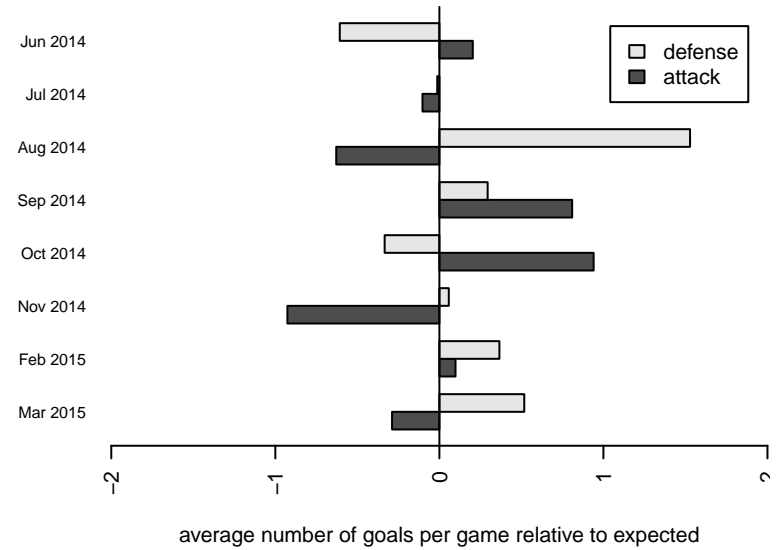

Performance relative to 13 month average